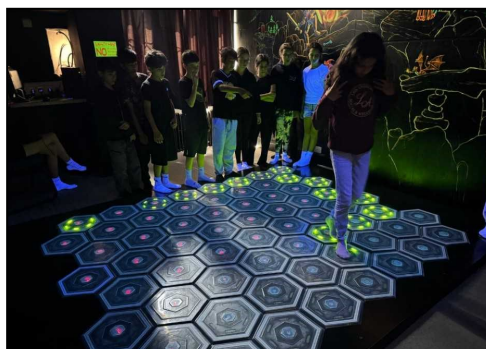

Friday 12th June 2026
Volume 22: Issue No. 34

WOODRIDGE NEWSLETTER

SOUTHOVER, NORTH FINCHLEY, LONDON N12 7HE 0208 445 5478

office@woodridge.barnetmail.net

YEAR 6 SCHOOL JOURNEY TO CONDOVER HALL

This week Year 6, along with Mrs Norman, Miss Brown, Mr Mapes, Ms Monro and Mr Dowland have been in Shropshire on a residential school journey to Conover Hall. Activities included, archery tag, trapeze, canoeing, aerial trek, Laser Maze, Grid of Stones, abseiling, sensory trail, fencing, orienteering and evening activities Giant Cluedo, campfire and the egg protector challenge. See the next page for some photos.

Vision 60 OBJ 2

HEALTHY SCHOOLS
LONDON

YEAR 6 SCHOOL JOURNEY IN PICTURES

WOODRIDGE KEY EVENTS/DATES 2025-26

Below is a list of all the key events and dates for the Summer Term. Further dates, including class trips will be added as the term progresses with **new events/changes in red**.